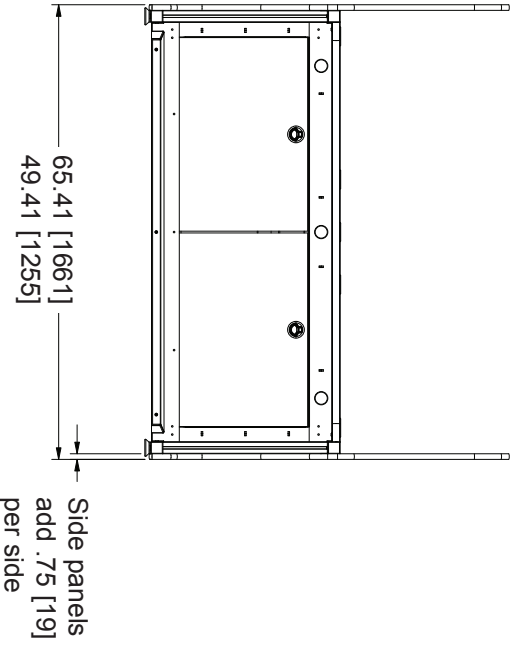

# LD Series Side Panel basic dimensions

\* When ordering suffix part number with desired color (LC=Light Charcoal, MP=Maple)

All dimensions in inches [Bracketed dimensions in millimeters]

**TOP VIEW**  
(side panel)

**FRONT VIEW**  
(side panel)

**LD-PSP30-\***  
**SIDE VIEW**  
(full height side panel)

**LD-SP30-\***  
**SIDE VIEW**  
(standard side panel)