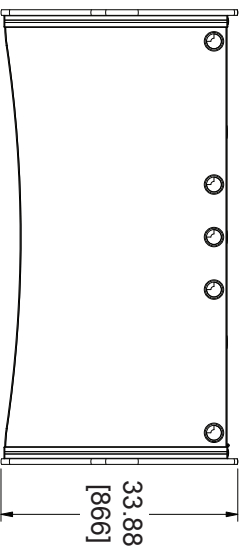

# LD Series Side Panel basic dimensions

\* When ordering suffix part number with desired color (LC=Light Charcoal, MP=Maple)

All dimensions in inches [Bracketed dimensions in millimeters]

**TOP VIEW**  
(side panel)

**FRONT VIEW**  
(side panel)

**LD-PSP30-\***  
**SIDE VIEW**  
(full height side panel)

**LD-SP30-\***  
**SIDE VIEW**  
(standard side panel)