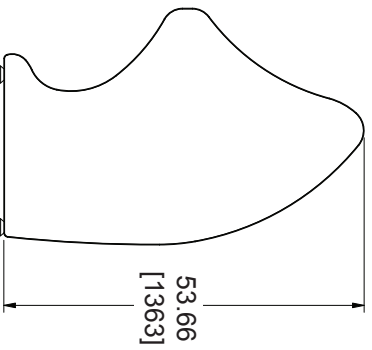

# LD Series Side Panel basic dimensions

\* When ordering suffix part number with desired color (LC=Light Charcoal, MP=Maple)

All dimensions in inches [Bracketed dimensions in millimeters]

**TOP VIEW**  
(side panel)

**FRONT VIEW**  
(side panel)

**LD-PSP30-\***  
**SIDE VIEW**  
(full height side panel)

**LD-SP30-\***  
**SIDE VIEW**  
(standard side panel)