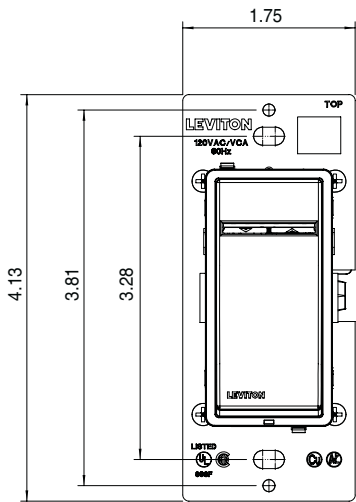

DIMENSIONS

All Dimmers, Quiet Fan Speed Control, Electronic Switch, Matching and Coordinating Remotes

Dimmer with LEDs Shown - VPI06,
VPM06, VP00R-1L, VP00R-10,
VP0SR-1L, VP0SR-10, VPS15