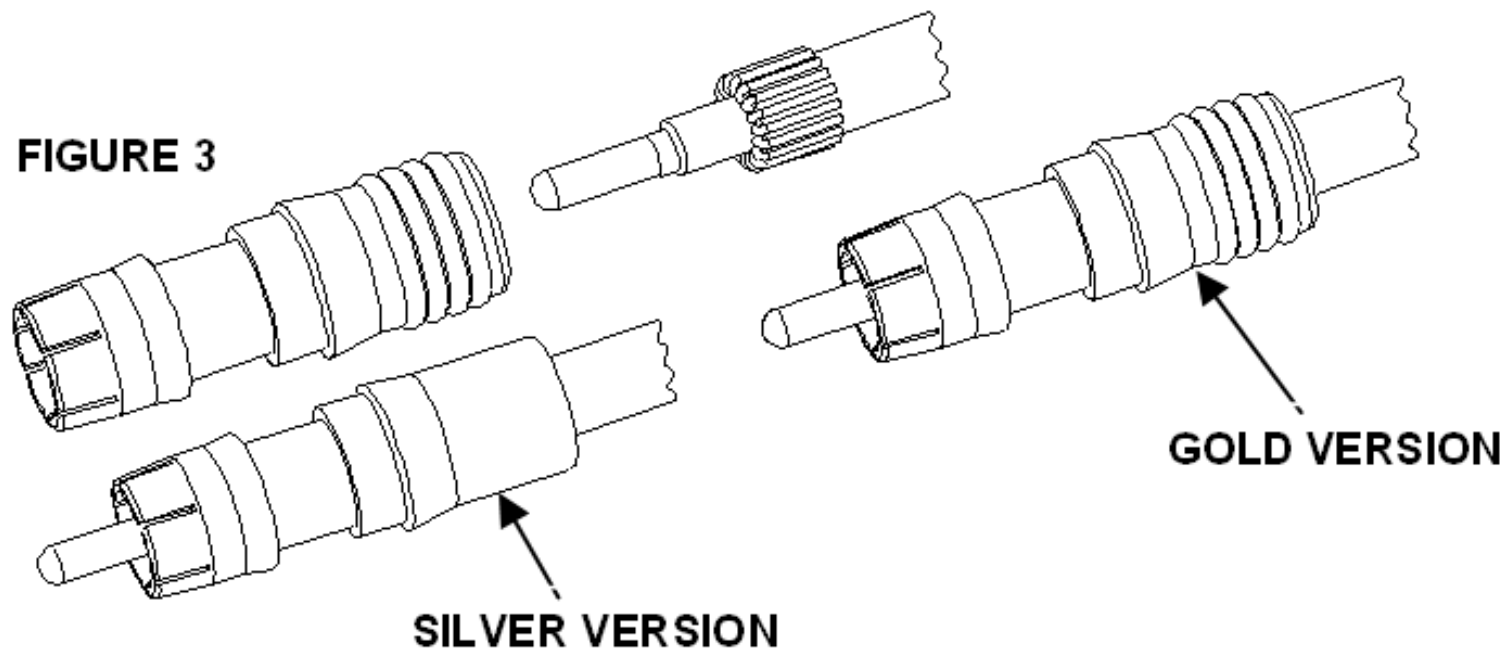

www.icmcorp.net

CABLE SERIES: 59 OR 6
TOOL: CPLCCT-SLM
TIP: LMTIP-S (FS) OR LMTIP-G (RG)
STRIPPER: PSA59/6

RCA INSTALLATION INSTRUCTIONS

Use an industry standard $\frac{1}{4}$ " x $\frac{1}{4}$ " cable prep tool. Assure that braid is folded back onto the jacket as shown in Figure 1.

FIGURE 2

Insert pin onto the prepared cable according to Figure 2.

Insert cable with pin attached as shown in Figure 3. You will feel the pin click into position.

FIGURE 3

Install the color ring onto the connector as shown in figure 4.

FIGURE 4

CPLCCT-SLM Tool Instructions

Insert the appropriate tip into the BNC spring clip before inserting the RCA connector. Insert the tip so that the slot opening faces up. The tip can be stored on the bottom of the tool by screwing it in place on the underside of the body.

Grasp the body of the tool with your fingers and start to close the handle of the tool. As the handle closes, the plunger slides towards the yoke. When the handle is completely closed against the body, the connector has been terminated.