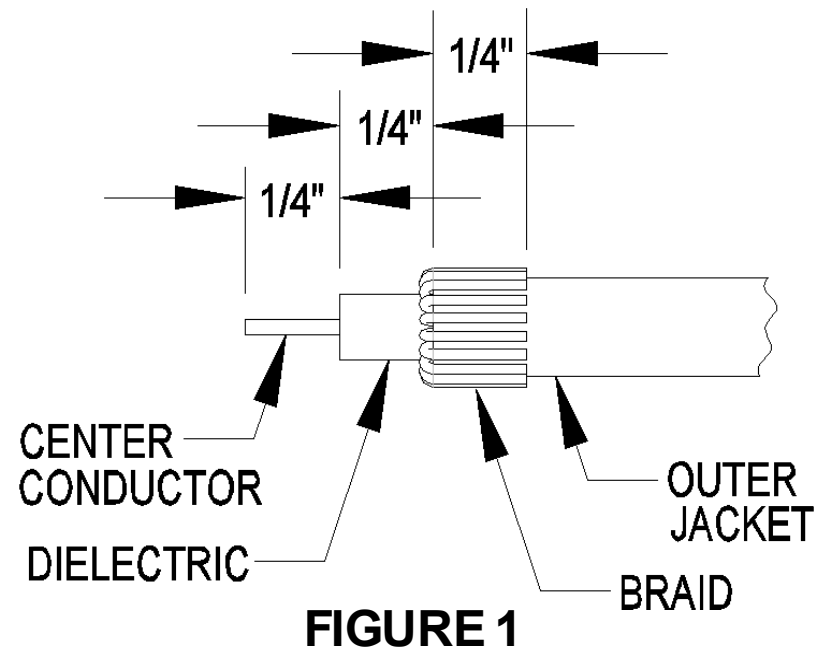

www.icmcorp.net

CABLE SERIES: 59 OR 6
TOOL: CPLCCT-SLM
TIP: LMTIP-S (FS) OR LMTIP-G (RG)
STRIPPER: PSA59/6

RCA INSTALLATION INSTRUCTIONS

Use an industry standard $\frac{1}{4}$ " x $\frac{1}{4}$ " cable prep tool. Assure that braid is folded back onto the jacket as shown in Figure 1.

FIGURE 2

Insert pin onto the prepared cable according to Figure 2.

Insert cable with pin attached as shown in Figure 3. You will feel the pin click into position.

FIGURE 3

Install the color ring onto the connector as shown in figure 4.

FIGURE 4

CPLCCT-SLM Tool Instructions

Insert the appropriate tip into the BNC spring clip before inserting the RCA connector. Insert the tip so that the slot opening faces up. The tip can be stored on the bottom of the tool by screwing it in place on the underside of the body.

Grasp the body of the tool with your fingers and start to close the handle of the tool. As the handle closes, the plunger slides towards the yoke. When the handle is completely closed against the body, the connector has been terminated.