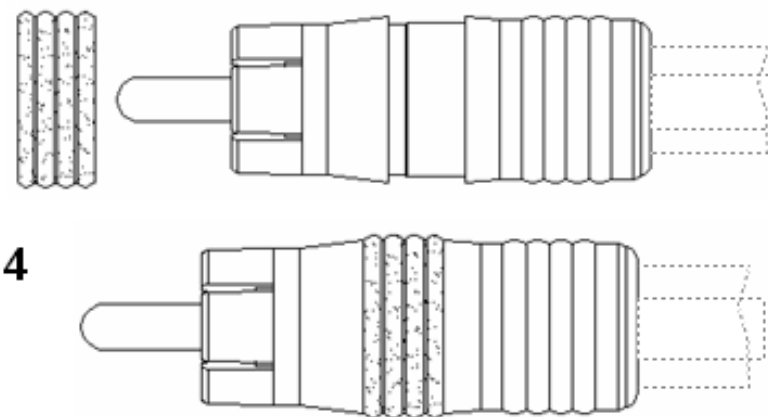

FIGURE 2

Insert pin onto the prepared cable according to Figure 2.

Insert cable with pin attached as shown in Figure 3. You will feel the pin click into position.

FIGURE 3

Install the color ring onto the connector as shown in figure 4.

FIGURE 4

CPLCCT-SLM Tool Instructions

Insert the appropriate tip into the BNC spring clip before inserting the RCA connector. Insert the tip so that the slot opening faces up. The tip can be stored on the bottom of the tool by screwing it in place on the underside of the body.

Grasp the body of the tool with your fingers and start to close the handle of the tool. As the handle closes, the plunger slides towards the yoke. When the handle is completely closed against the body, the connector has been terminated.