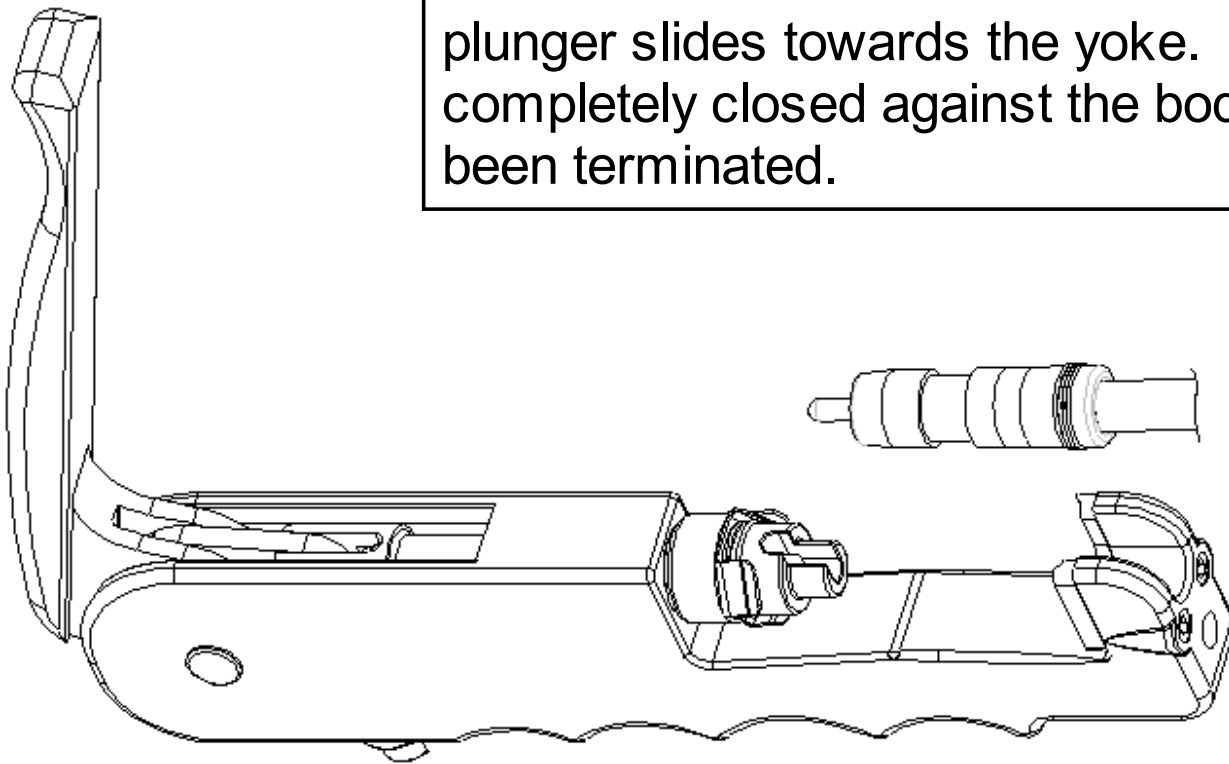

FIGURE 2

Insert pin onto the prepared cable according to Figure 2.

Insert cable with pin attached as shown in Figure 3. You will feel the pin click into position.

FIGURE 3

Install the color ring onto the connector as shown in figure 4.

FIGURE 4

CPLCCT-SLM Tool Instructions

Insert the appropriate tip into the BNC spring clip before inserting the RCA connector. Insert the tip so that the slot opening faces up. The tip can be stored on the bottom of the tool by screwing it in place on the underside of the body.

Grasp the body of the tool with your fingers and start to close the handle of the tool. As the handle closes, the plunger slides towards the yoke. When the handle is completely closed against the body, the connector has been terminated.