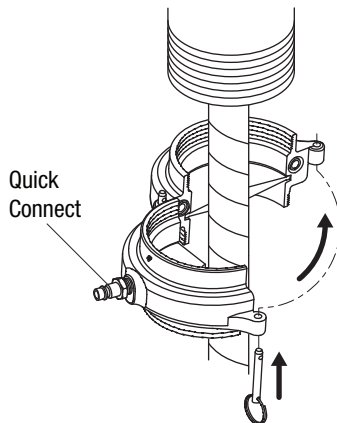

Note: Keep all decals clean and legible, and replace when necessary.

Selecting and Attaching Applicators

Applicators are available in two styles—threaded and slip-in.

- Threaded applicators can be used on any conduit that has threaded ends. They are available in conduit sizes from 3/4" to 4".
- Slip-in applicators can be used on any conduit where the feed direction is horizontal or downward and where a slight reduction of the conduit fill area is permissible. They are available in conduit sizes from 1-1/2" to 6". Slip-in applicators are stepped to fit both schedule 40 and 80 conduit.

To attach an applicator:

1. Select the appropriate applicator for the application.
2. Remove one of the pins and open the applicator.

Note: If feeding upward into EMT conduit, fit a threaded EMT adapter (if one is not already fitted) onto the conduit, and attach a threaded applicator to the adapter.

3. **For threaded applicators**, attach the applicator to the threads of the conduit so that the quick connect nipple is accessible. Close the applicator and re-insert the pin. ScREW the conduit bushing onto the male threads of the applicator.