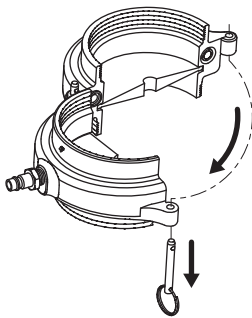

Note: Keep all decals clean and legible, and replace when necessary.

Selecting and Attaching Applicators

Applicators are available in two styles—threaded and slip-in.

- Threaded applicators can be used on any conduit that has threaded ends. They are available in conduit sizes from 3/4" to 4".
- Slip-in applicators can be used on any conduit where the feed direction is horizontal or downward and where a slight reduction of the conduit fill area is permissible. They are available in conduit sizes from 1-1/2" to 6". Slip-in applicators are stepped to fit both schedule 40 and 80 conduit.

To attach an applicator:

1. Select the appropriate applicator for the application.
2. Remove one of the pins and open the applicator.

Note: If feeding upward into EMT conduit, fit a threaded EMT adapter (if one is not already fitted) onto the conduit, and attach a threaded applicator to the adapter.

3. **For threaded applicators**, attach the applicator to the threads of the conduit so that the quick connect nipple is accessible. Close the applicator and re-insert the pin. ScREW the conduit bushing onto the male threads of the applicator.