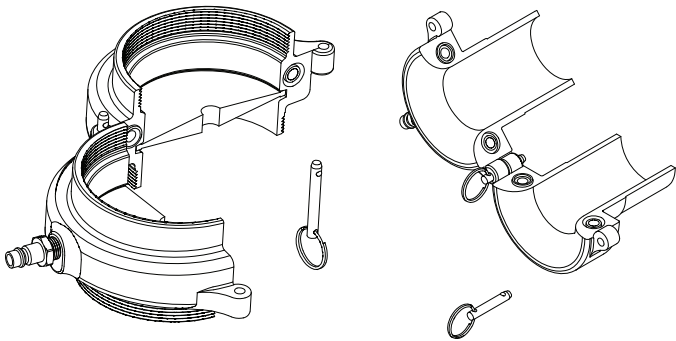

INSTRUCTION MANUAL

Applicators for UG5 Cable Lubrication System

Description

The Greenlee Applicators for the ULTRA GLIDER™ UG5 Cable Lubrication System are intended to apply cable lubricant evenly around the diameter of the cable that is being installed.

Note: Keep all decals clean and legible, and replace when necessary.

Selecting and Attaching Applicators

Applicators are available in two styles—threaded and slip-in.

- Threaded applicators can be used on any conduit that has threaded ends. They are available in conduit sizes from 3/4" to 4".
- Slip-in applicators can be used on any conduit where the feed direction is horizontal or downward and where a slight reduction of the conduit fill area is permissible. They are available in conduit sizes from 1-1/2" to 6". Slip-in applicators are stepped to fit both schedule 40 and 80 conduit.

3. **For threaded applicators**, attach the applicator to the threads of the conduit so that the quick connect nipple is accessible. Close the applicator and re-insert the pin. ScREW the conduit bushing onto the male threads of the applicator.