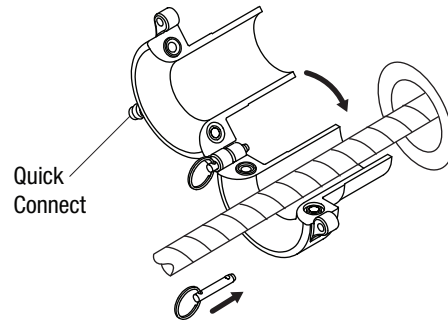

Note: Keep all decals clean and legible, and replace when necessary.

Selecting and Attaching Applicators

Applicators are available in two styles—threaded and slip-in.

- Threaded applicators can be used on any conduit that has threaded ends. They are available in conduit sizes from 3/4" to 4".
- Slip-in applicators can be used on any conduit where the feed direction is horizontal or downward and where a slight reduction of the conduit fill area is permissible. They are available in conduit sizes from 1-1/2" to 6". Slip-in applicators are stepped to fit both schedule 40 and 80 conduit.

To attach an applicator:

1. Select the appropriate applicator for the application.
2. Remove one of the pins and open the applicator.

Note: If feeding upward into EMT conduit, fit a threaded EMT adapter (if one is not already fitted) onto the conduit, and attach a threaded applicator to the adapter.

3. **For threaded applicators**, attach the applicator to the threads of the conduit so that the quick connect nipple is accessible. Close the applicator and re-insert the pin. ScREW the conduit bushing onto the male threads of the applicator.

For slip-in applicators, place the applicator around the pull rope. Close the applicator and re-insert the pin. Fully insert the applicator into the conduit.

4. Attach the hose to the quick connect nipple on the applicator.